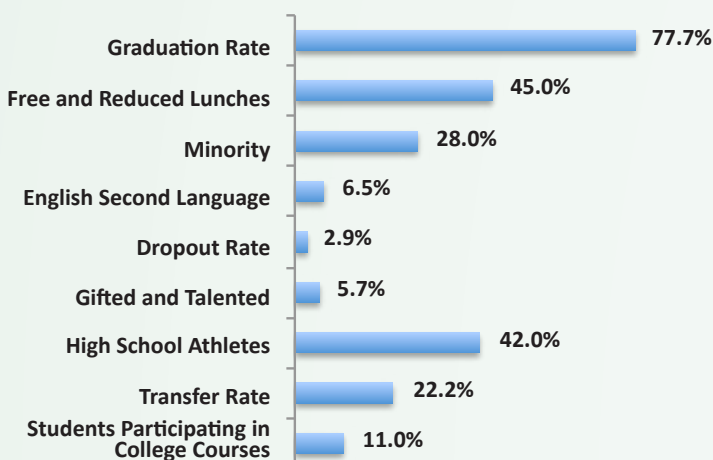

About District 51 Students

School District 51 is the largest employer on the Western Slope

- Teachers and staff: 2,594
- Students enrolled: 21,827
- 44 schools
- 11 Title 1 schools

District 51 is proud of its staff, students and parent organizations who have contributed to the excellent education provided in our schools.

Awards & Distinctions

- National Blue Ribbon Schools – Orchard Avenue and Pear Park Elementary
- Highest reading growth in Colorado – Scenic Elementary
- Centers of Excellence Awards – Nisley Elementary
- Governor's Distinguished Improvement Award – New Emerson and Scenic Elementary, Palisade and Gateway High School
- Model Turnaround School – Clifton Elementary