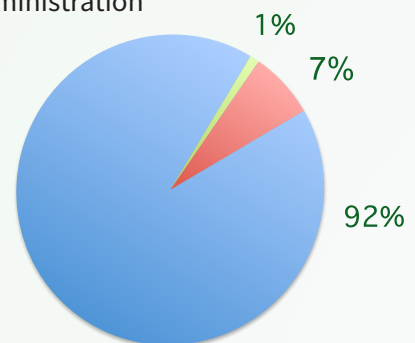

Percent of Dollars Spent

- Teachers, Counselors, Supplies, Staff
- Maintenance, HR, Technology
- District Administration